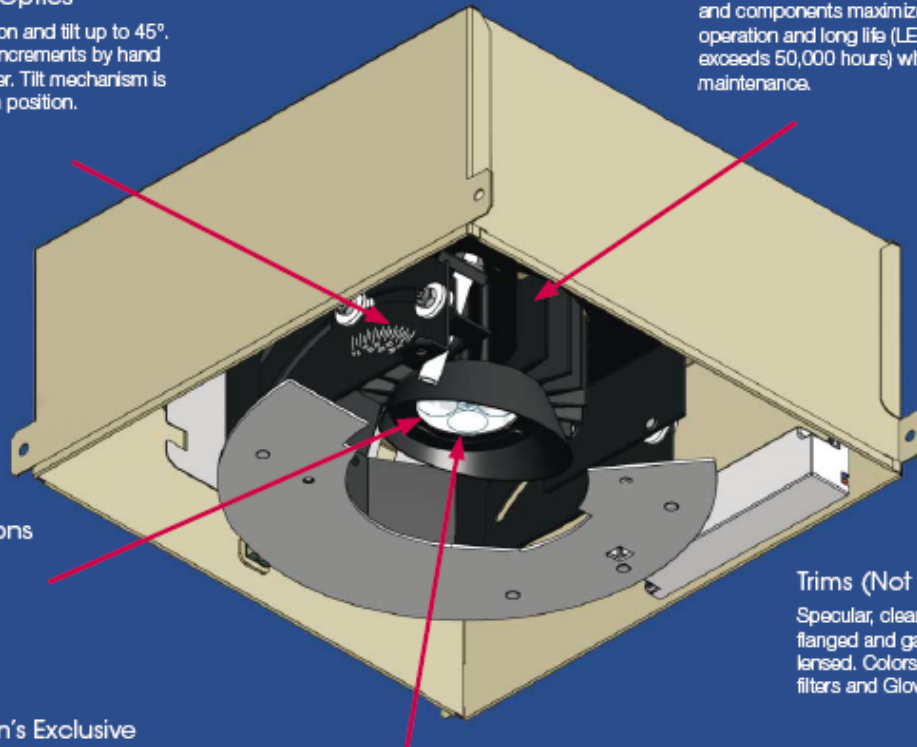

## Self-Aligning Optics

LED light engine self-aligns with trim for optimal efficiency and visual comfort in all downlight designs.

## Center Beam Optics

Locking 365° rotation and tilt up to 45°. May be tilted in 1° increments by hand or with a screwdriver. Tilt mechanism is indexed to maintain position.