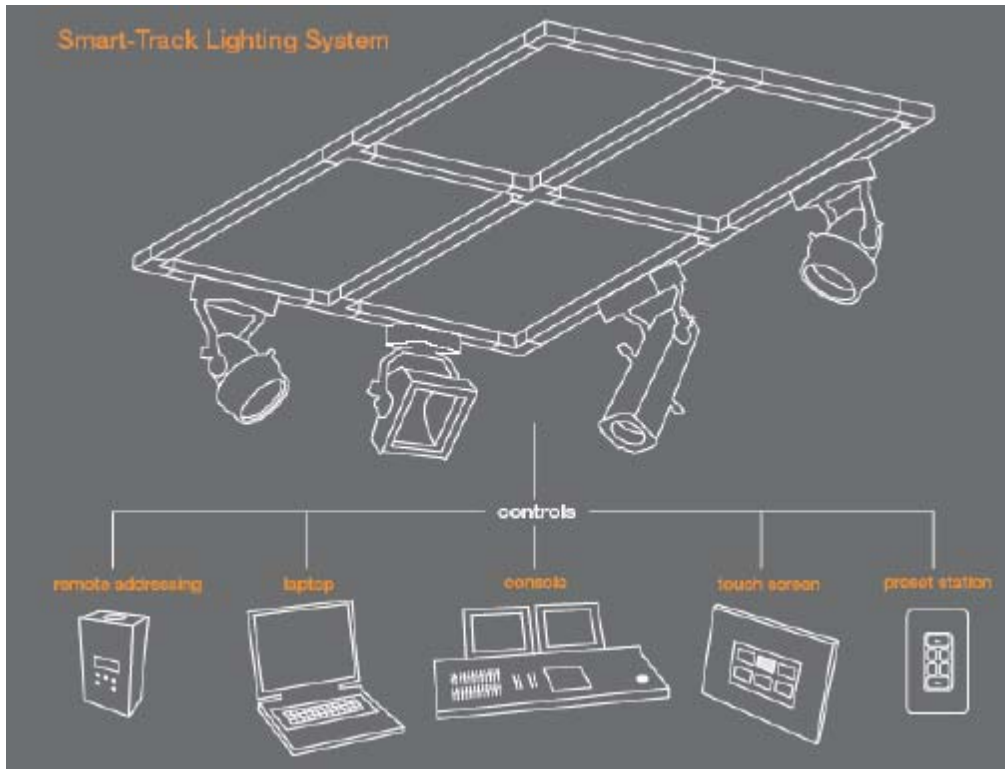

*A new product update from...dla*

Altman introduces the most advanced track lighting system on the market.

**1) Altman "Smart Track" offers digitally addressable dimming (halogen), switching (MH), and color mixing (LED) all on the same circuit (each track head is individually addressable).**

**2) Individually control up to 512 track heads, or groups of heads, on one system** (additional universes of DMX may be used for larger projects).

**3) Unlike other systems, Smart Track offers 2 circuit, 2 neutral...and separate DMX/data bus** (creating endless control possibilities).