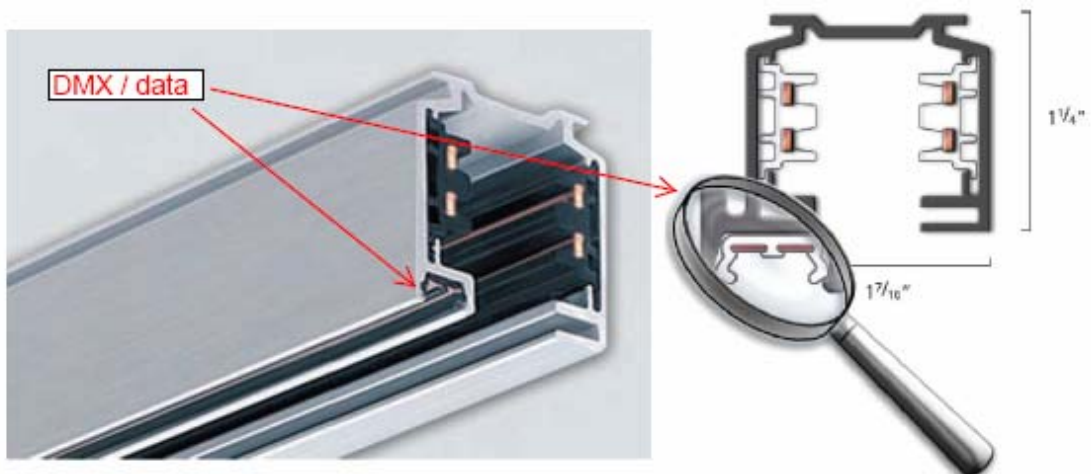

*A new product update from...dla*

Altman introduces the most advanced track lighting system on the market.

**1) Altman "Smart Track" offers digitally addressable dimming (halogen), switching (MH), and color mixing (LED) all on the same circuit (each track head is individually addressable).**

**2) Individually control up to 512 track heads, or groups of heads, on one system** (additional universes of DMX may be used for larger projects).

**3) Unlike other systems, Smart Track offers 2 circuit, 2 neutral...and separate DMX/data bus** (creating endless control possibilities).