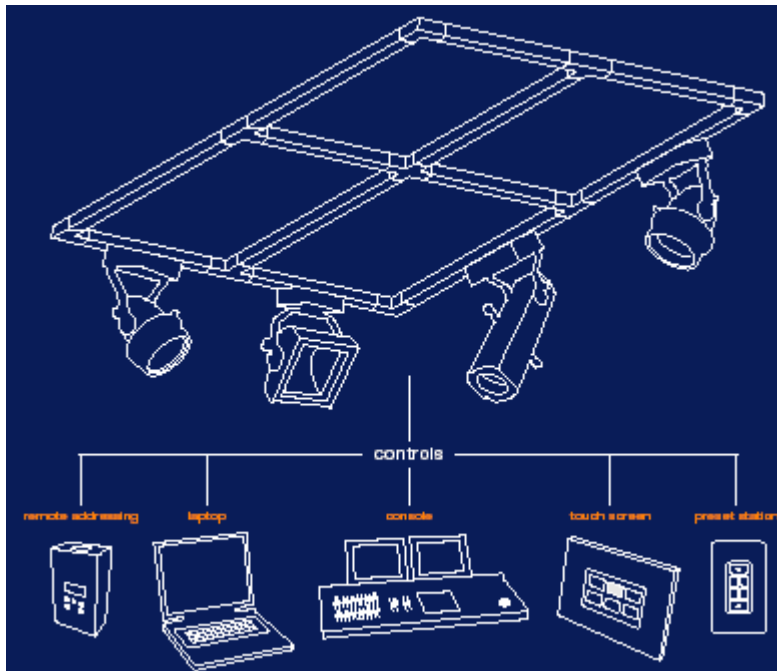

SpectraPAR | Catalog number : **SS-PAR64**

- Lamp type : RGB 1-watt LED
- Wattages : 96-watts total
- Voltages : 24 DC via separate power supply
- Avg. lamp hours : 100,000
- Dimensions (in) : 12.88 W x 12.5 H x 4.75 D
- Dimensions (cm) : 34.75 W x 31.75 H x 12.05 D
- Weight : 8 lb / 3.63 kg

SpectraIQ30 | Catalog number : **SS-IQ30**

- Lamp type : RGB 1-watt LED
- Wattages : 10-watts total
- Voltages : 24 DC via separate power supply
- Avg. lamp hours : 100,000
- Dimensions (in) : 6.125 W x 11.25 H x 6.57 D
- Dimensions (cm) : 15.56 W x 28.5 H x 16.7 D
- Weight : 2.5 lb / 1.12 kg

SpectraIQ36 | Catalog number : **SS-IQ36**

- Lamp type : RGB 1-watt LED
- Wattages : 25-watts total
- Voltages : 24 DC via separate power supply
- Avg. lamp hours : 100,000
- Dimensions (in) : 6.75 W x 12.25 H x 6.57 D
- Dimensions (cm) : 17.14 W x 31.1 H x 17.45 D
- Weight : 3.6 / 1.6 kg

Please call for details.