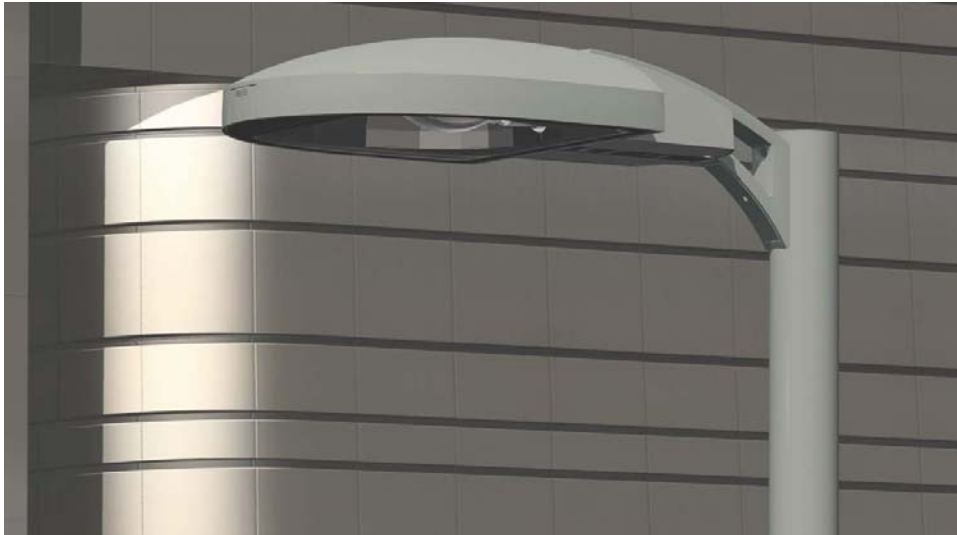

A new product update, from...dla

Kim Lighting introduces Warp9; the first outdoor luminaire designed not to be seen.

1) The Warp9's shape mimics the profile of the sky to reduce its visual mass, allowing building architecture to remain dominant (small version is only 4-1/8" high).

2) Stealth gray finish is available, which further reduces visual mass, allowing the luminaire to blend in with its surroundings.

3) Quality Kim features include Frameless Glass Door, new 95% reflective alzak reflector, and separate optical and ballast chambers.