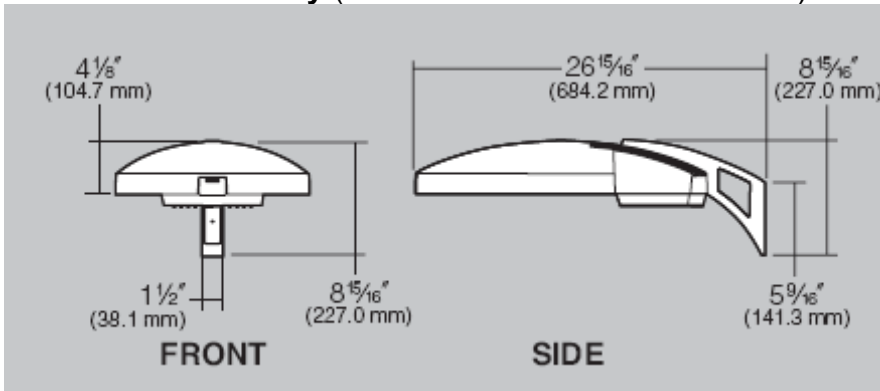

A new product update, from...dla

Kim Lighting introduces Warp9; the first outdoor luminaire designed not to be seen.

1) The Warp9's shape mimics the profile of the sky to reduce its visual mass, allowing building architecture to remain dominant (small version is only 4-1/8" high).

4) All models meet full cut-off classification and have some of the lowest EPA's in the industry (small version has an EPA of .52).

Here is the link to the brochure: <http://www.kimlighting.com/kl-2007%20-%20Warp9%20Catalog.pdf>