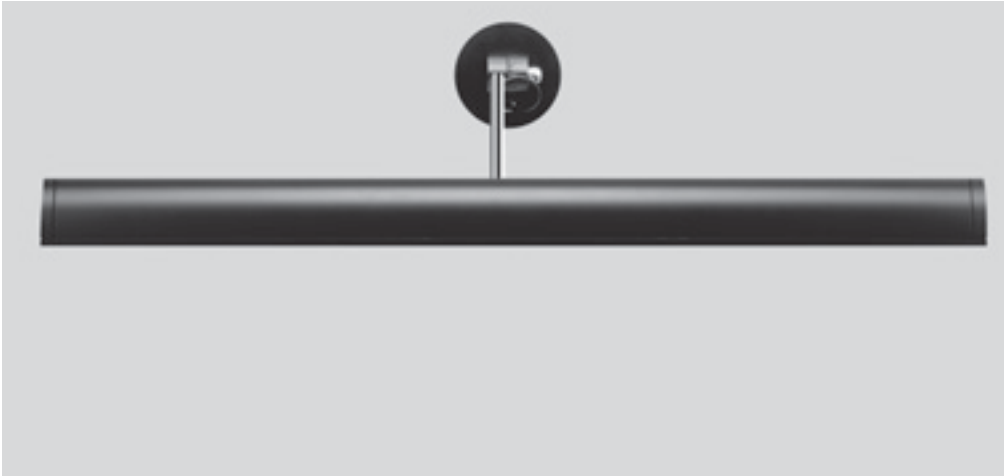

4) Floodlights: <http://www.bega-us.com/groupdetail.aspx?groupid=130b&familyid=20>

5) Linear elements: <http://www.bega-us.com/productdetail.aspx?groupid=150&itemid=5119&familyid=22>