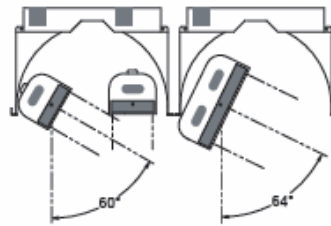

One-One-Lamp Rotate with maximum left and right slide and with contrast light

Two-lamp rotate with maximum right slide and with contrast light

Two-Lamp Drop-Pan-Tilt in dropped position and tilted

Task Light showing lamps and perforated diffusion screen

* **Double dome options available.**

Sample Fixture Configurations

Two One-One Rotate with slide to achieve maximum outward rotation

One-One-Lamp Rotate with left slide and Two-Lamp Rotate with maximum left slide