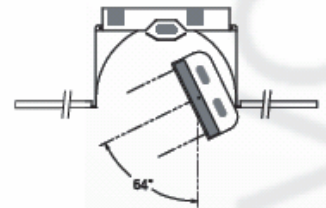

* **One direction, "1/1 lamp", and drop-pan-tilt options available** (motorized option, and Dali also available).

Sample Fixture Configurations

One-Lamp Rotate with maximum right slide and with contrast light

One-One-Lamp Rotate with maximum left and right slide and with contrast light

Two-lamp rotate with maximum right slide and with contrast light

Two-Lamp Drop-Pan-Tilt in dropped position and tilted

Task Light showing lamps and perforated diffusion screen