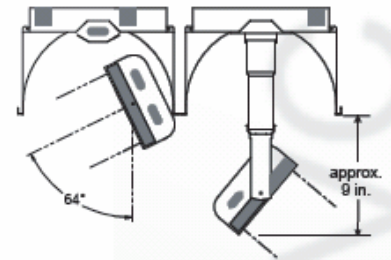

One-One-Lamp Rotate with maximum left and right slide and with contrast light

Two-lamp rotate with maximum right slide and with contrast light

Two-Lamp Drop-Pan-Tilt in dropped position and tilted

Task Light showing lamps and perforated diffusion screen

* **Double dome options available.**

Sample Fixture Configurations

Two One-One Rotate with slide to achieve maximum outward rotation

One-One-Lamp Rotate with left slide and Two-Lamp Rotate with maximum left slide

Two-Lamp-Rotate with maximum left slide and with Contrast Light; and Two-Lamp Drop-Pan-Tilt in dropped position and tilted

* **Diagonal, centered and offset configurations available** (specs, white paper, control info, and power point show available) link: