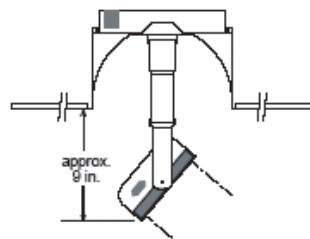

* **One direction, "1/1 lamp", and drop-pan-tilt options available** (motorized option, and Dali also available).

Sample Fixture Configurations

One-Lamp Rotate with maximum right slide and with contrast light

One-One-Lamp Rotate with maximum left and right slide and with contrast light

Two-lamp rotate with maximum right slide and with contrast light

Two-Lamp Drop-Pan-Tilt in dropped position and tilted

Task Light showing lamps and perforated diffusion screen