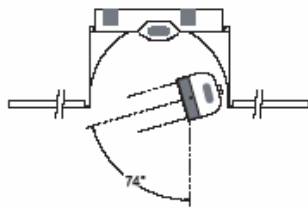

* **One direction, "1/1 lamp", and drop-pan-tilt options available** (motorized option, and Dali also available).

Sample Fixture Configurations

One-Lamp Rotate with maximum right slide and with contrast light