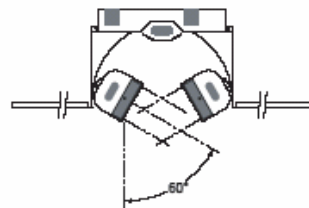

* **One direction, "1/1 lamp", and drop-pan-tilt options available** (motorized option, and Dali also available).

Sample Fixture Configurations

One-Lamp Rotate with maximum right slide and with contrast light